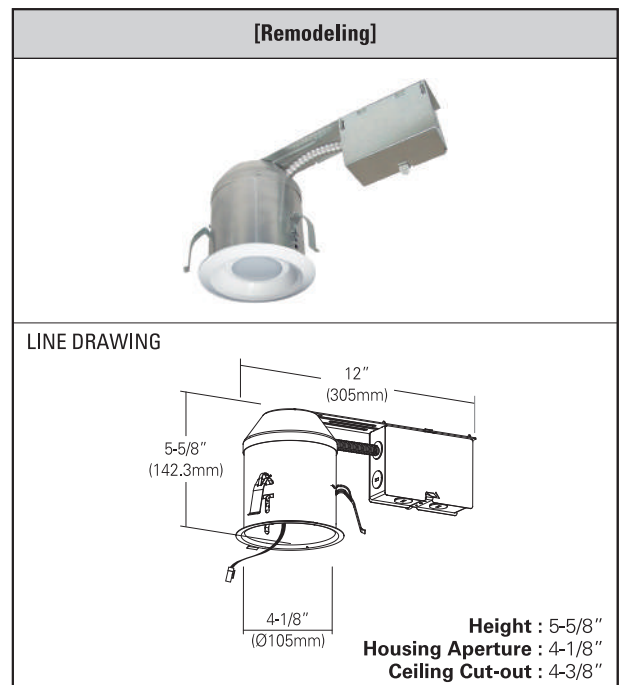

FEATURES and FUNCTIONS

- One piece light engine with durable heat sink and LED.
- Easy installation to housing by 3 crook clips to be compatible with most of cans.
- 120V AC LED module with intergrated IC chip imbed on board.
- E26 adaptor is standard, optionally available in GU24 adaptor.
- Triac dimmable standard.

*Consult with factory for custom finishes

Example : AFR4-830-WH

- -

HOUSING COMPATIBILITY

4" LED

4" Listed for installation in the following Ilsung E26 screw based 4" standard and shallow recessed housings;

- **Ilsung** : DL-104, DL-104R, IC-104, ICF-104A-GU24, ICF-104RA-GU24 (GU24 base adapter only)

Classified for retrofit in the following 4" recessed housing;

- **H a l o** : H99T, H99RT, H99ICT
- **All-Pro** : ET400, ET400R, ET400AT
- **J u n o** : TC1, TC1R, IC1P
- **Capril** : R4, RR4, R4ASIC
- **Lithonia** : L3, L3R
- **Thomas** : PS4, PS4RM, PS4ASIC

UL 1598 COMPLETE DOWNLIGHT (with hard wiring)

* Sell Separately

Housing# : ICED-104

Housing# : ICED-104R

Applications: For use in insulated ceilings and can be installed in direct contact with insulation.
 - Combine with most of Ilsung's 4" LED Retrofit-Kit models.