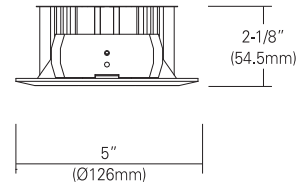

AFR4

120V, 220V-230V and 277V

4" LED Recessed Retrofit-Kit

Catalog #		Type
Project		Date
Prepared by		

4" LED

DESCRIPTION

The 4" Retrofit LED module & trim kit with E26 medium screw base for the 4" IC/Airtight and Non-IC incandescent recessed downlight and GU24 adaptor for CFL housing. It's designed for use with Ilsung # DL-104, IC-104 and the remodeled including other compatible most 4" housings classified by CSA-us. High efficacy LED with integral dimmable driver and the optical diffusion produces high lumen transmission and even illumination. Suitable for wet location.