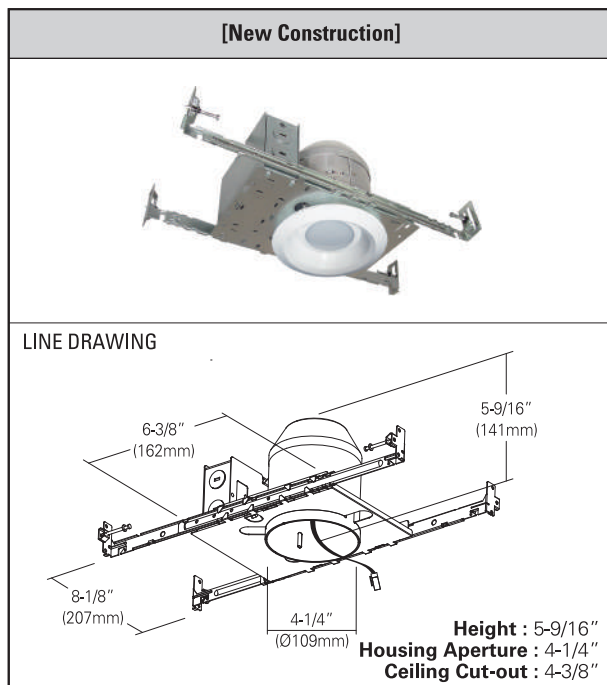

HOUSING COMPATIBILITY

4" LED

4" Listed for installation in the following Ilsung E26 screw based 4" standard and shallow recessed housings;

- **Ilsung** : DL-104, DL-104R, IC-104, ICF-104A-GU24, ICF-104RA-GU24 (GU24 base adapter only)

Classified for retrofit in the following 4" recessed housing;

- **H a l o** : H99T, H99RT, H99ICT
- **All-Pro** : ET400, ET400R, ET400AT
- **J u n o** : TC1, TC1R, IC1P
- **Capril** : R4, RR4, R4ASIC
- **Lithonia** : L3, L3R
- **Thomas** : PS4, PS4RM, PS4ASIC

UL 1598 COMPLETE DOWNLIGHT (with hard wiring)

* Sell Separately

Housing# : ICED-104