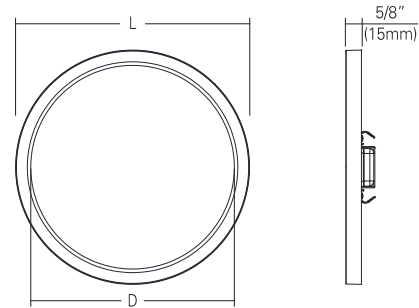

CFR

120V, 220V-230V and 277V

6" and 9" LED Round slim surface Recess Round Light

Catalog #		Type
Project		Date
Prepared by		

LED

Dimension Table

Housing	[CFR56-15]	[CFR9-18]
Overall Diameter (L)	7-1/4" (Ø185mm)	9" (Ø230mm)
Diffuser Diameter (D)	6" (Ø153mm)	7-3/4" (Ø198mm)

DESCRIPTION

CFR series is designed for the installation with ceiling flush mount with its slim depth. It's designed to either use a direct 4" J-Box or allow exiting recessed can to be retrofitted by easy fit springs. Specially layered film/diffuser delivers superior light distribution and even uniformity.