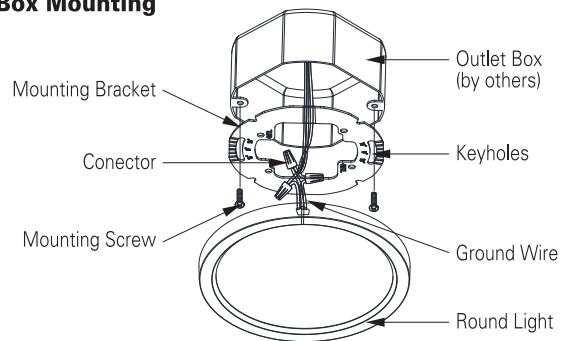

J-Box Mounting

Listing

- CSA-us Certified
- Energy star Approved & Listed
- State of California Title 24
- Wet location

Warranty

- 5years of lamp life.

ORDERING INFORMATION

Housing	CRI	CCT	Finish	Optional Kit for Recess Mount
CFR6-15 6", 15W	8 80	27 2700K	WH White	6MTL CFR6 & CFR9 kit for 6" Recess cans
CFR9-18 9", 18W	9 90	30 3000K	BK Black	
		35 3500K	SL Silver	
		40 4000K		
		50 5000K		

*Consult with factory for custom finishes

Example : CFR6-15-830-WH

- -