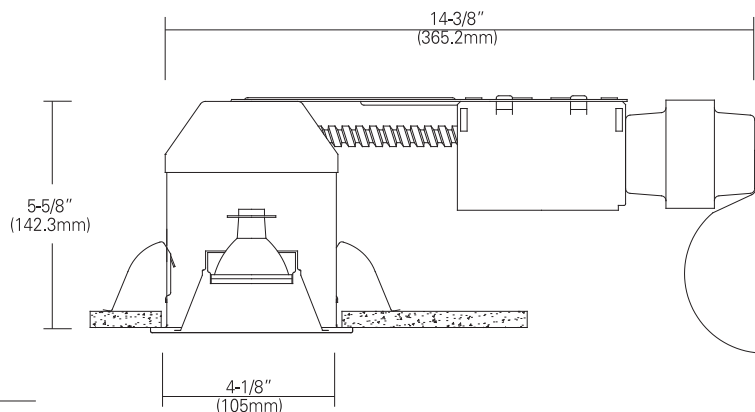

## DESCRIPTION

The ICH-104R-LB is 4" low voltage LED remodel housing for accent task lighting.

## DESIGN FEATURES

**Ceiling Cut-out : 4-3/8"**  
**Lamp, Max, Watt : 10W**