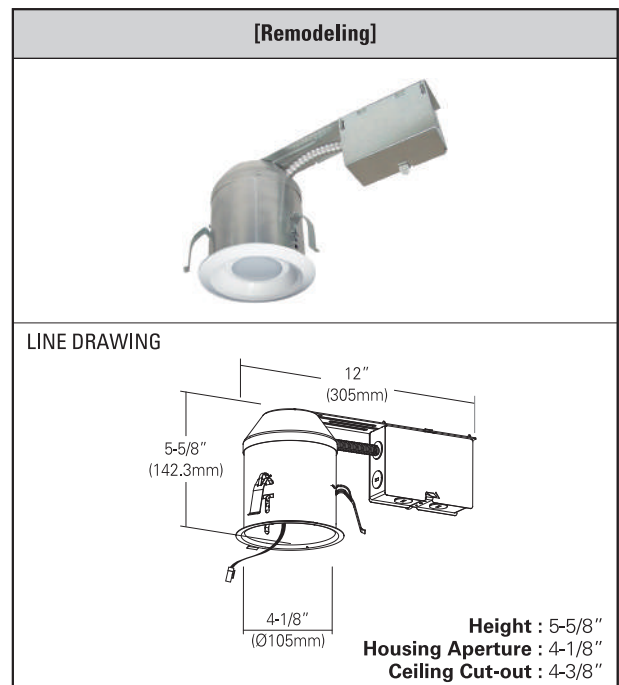

LFR4

120V, 220V-230V and 277V

4" LED Recessed Retrofit-Kit

Catalog #		Type
Project		Date
Prepared by		

4" LED

DESCRIPTION

The 4" Retrofit LED module & trim kit with E26 medium screw base for the 4" IC/Airtight and Non-IC incandescent recessed downlight and GU24 adaptor for CFL housing. It's designed for use with ISLT # DL-104, IC-104 and the remodeled including other compatible most 4" housings classified by CSA-us. High efficacy LED with integral dimmable driver and the optical diffusion produces high lumen transmission and even illumination. Suitable for wet location.

*Consult with factory for custom finishes

Example : LFR4-830-WH

- -

HOUSING COMPATIBILITY

4" LED

4" Listed for installation in the following Ilslung E26 screw based 4" standard and shallow recessed housings;

- **ISLT** : DL-104, DL-104R, IC-104, ICF-104A-GU24, ICF-104RA-GU24 (GU24 base adapter only)

Classified for retrofit in the following 4" recessed housing;

- **H a l o** : H99T, H99RT, H99ICT
- **All-Pro** : ET400, ET400R, ET400AT
- **J u n o** : TC1, TC1R, IC1P
- **Capril** : R4, RR4, R4ASIC
- **Lithonia** : L3, L3R
- **Thomas** : PS4, PS4RM, PS4ASIC

UL 1598 COMPLETE DOWNLIGHT (with hard wiring)

* Sell Separately

Housing# : ICED-104

Housing# : ICED-104R

Applications: For use in insulated ceilings and can be installed in direct contact with insulation.
 - Combine with most of ISLT's 4" LED Retrofit-Kit models.