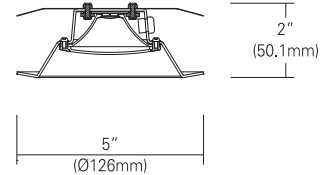

LFR4

120V, 220V-230V and 277V

4" LED Recessed Retrofit-Kit

Catalog #		Type
Project		Date
Prepared by		

4" LED

DESCRIPTION

The 4" Retrofit LED module & trim kit with E26 medium screw base for the 4" IC/Airtight and Non-IC incandescent recessed downlight and GU24 adaptor for CFL housing. It's designed for use with ISLT # DL-104, IC-104 and the remodeled including other compatible most 4" housings classified by CSA-us. High efficacy LED with integral dimmable driver and the optical diffusion produces high lumen transmission and even illumination. Suitable for wet location.