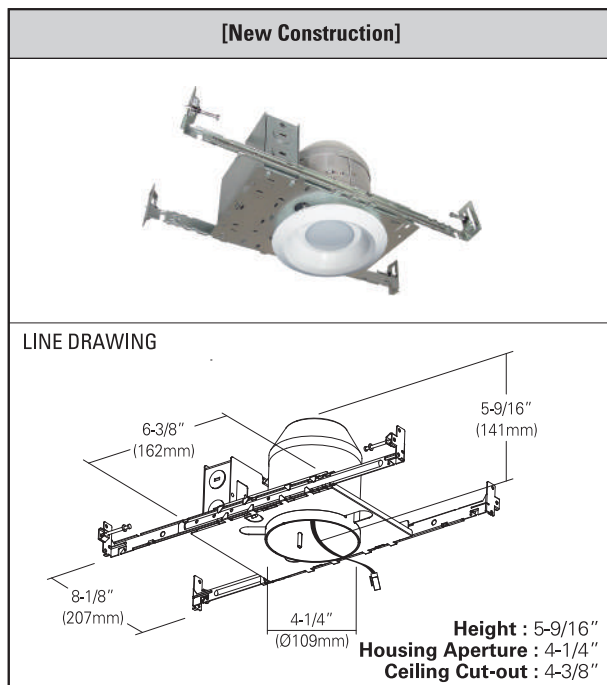

HOUSING COMPATIBILITY

4" LED

4" Listed for installation in the following Ilslung E26 screw based 4" standard and shallow recessed housings;

- **ISLT** : DL-104, DL-104R, IC-104, ICF-104A-GU24, ICF-104RA-GU24 (GU24 base adapter only)

Classified for retrofit in the following 4" recessed housing;

- **H a l o** : H99T, H99RT, H99ICT
- **All-Pro** : ET400, ET400R, ET400AT
- **J u n o** : TC1, TC1R, IC1P
- **Capril** : R4, RR4, R4ASIC
- **Lithonia** : L3, L3R
- **Thomas** : PS4, PS4RM, PS4ASIC

UL 1598 COMPLETE DOWNLIGHT (with hard wiring)

* Sell Separately

Housing# : ICED-104