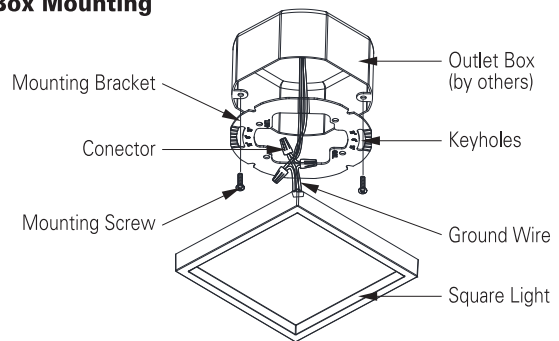

J-Box Mounting

ORDERING INFORMATION

Housing	CRI	CCT	Finish	Optional Kit for Recess Mount
SFR4-10 4", 10W	8 80	27 2700K	WH White	4MTL SFR4 kit for 4" Recess cans 5,6MTL SFR6 kit for 5/6" Recess cans
SFR6-15 6", 15W	9 90	30 3000K	BK Black	
SFR11-18 11", 18W		35 3500K	SL Silver	
SFR13-23 13", 23W		40 4000K		
SFR15-30 15", 30W		50 5000K		

*Consult with factory for custom finishes

Example : SFR4-10-927-WH

- -