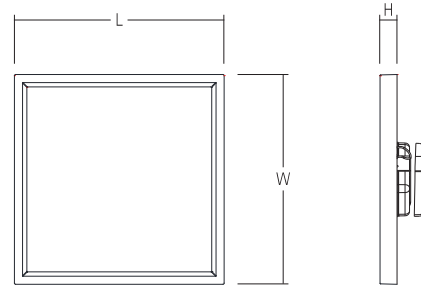

SFR

120V, 220V-230V and 277V

4", 6", 11", 13" and 15" LED Slim Square surface & Retrofit DownLight

Catalog #		Type
Project		Date
Prepared by		

LED

Dimension Table

Housing	[SFR4-10]	[SFR6-15]	[SF11-18]	[SFR13-23]	[SFR15-30]
L (Length)	4-15/16" (125mm)	7-5/16" (185mm)	11" (280mm)	13" (330mm)	15" (381mm)
W (Width)	4-15/16" (125mm)	7-5/16" (185mm)	11" (280mm)	13" (330mm)	15" (381mm)
H (Height)	9/16" (15mm)	9/16" (15mm)	1-1/8" (29mm)	1-1/8" (29mm)	1-1/8" (29mm)

DESCRIPTION

SFR series is designed for the installation with ceiling flush mount with its slim depth. It's designed to either use a direct 4" J-Box or allow exiting recessed can to be retrofitted by easy fit springs. Specially layered film/diffuser delivers superior light distribution and even uniformity.