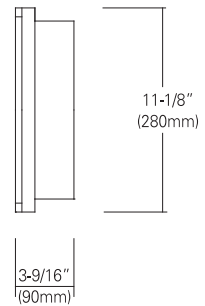

INDOOR AND OUTDOOR Light
WALL SCONCE
 120V, 220V-230V and 277V
 LED Wall Light

Catalog #		Type
Project		Date
Prepared by		

Wall LED

[ST031 Series]

FEATURES and FUNCTIONS

- Stainless Steel faceplate over an acrylic diffuse provides a soft, luminous glow.
- Select from various faceplate designs.
- Custom faceplate design and finishes are available, consult with a factory.
- Suitable for indoor and outdoor circumstance.
- 80, 90 CRI, 2700K, 3000K, 4000K and 5000K
- Triac dimming is standard.