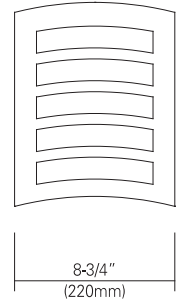

INDOOR AND OUTDOOR Light
WALL SCONCE
 120V, 220V-230V and 277V
 LED Wall Light

Catalog #		Type
Project		Date
Prepared by		

Wall LED

[ST031 Series]

FEATURES and FUNCTIONS

- Stainless Steel faceplate over an acrylic diffuse provides a soft, luminous glow.
- Select from various faceplate designs.
- Custom faceplate design and finishes are available, consult with a factory.
- Suitable for indoor and outdoor circumstance.
- 80, 90 CRI, 2700K, 3000K, 4000K and 5000K
- Triac dimming is standard.