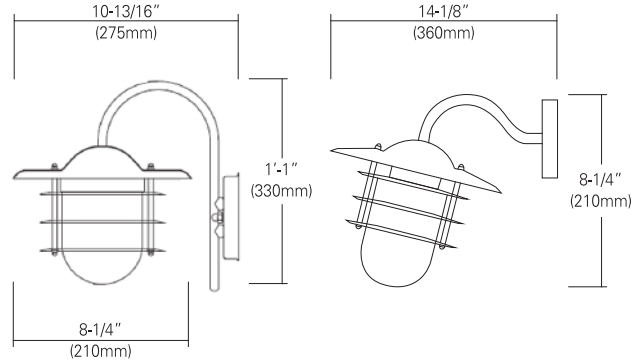

OUTDOOR Light
LED Lantern LIGHT
 120V, 220V-230V and 277V
 LED Wall Light

| | | |
|-------------|--|------|
| Catalog # | | Type |
| Project | | Date |
| Prepared by | | |

Wall LED

ST042S

ST043

[ST042S]

[ST043]